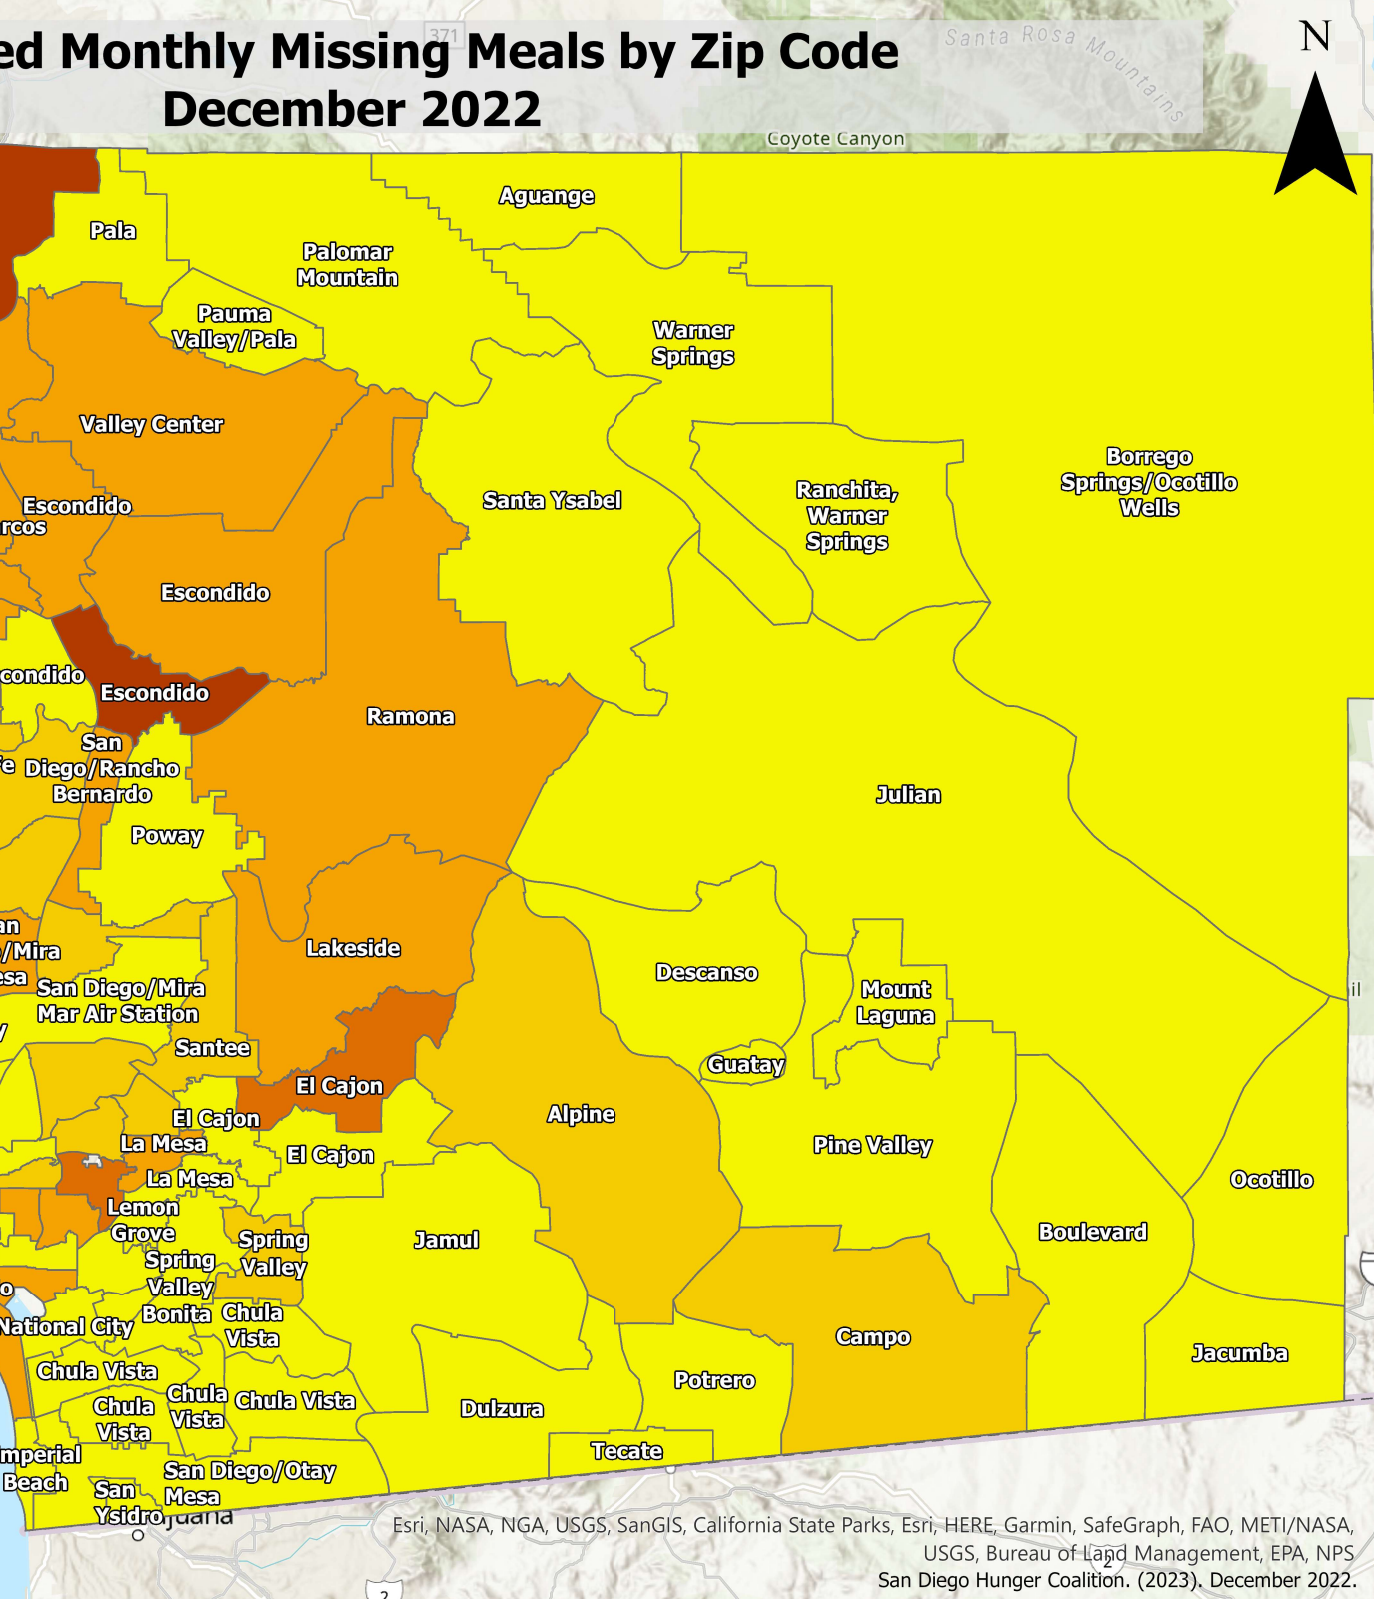

# Estimated Monthly Missing Meals by Zip Code

## December 2022

Santa Rosa Mountains

**Legend**

Missing Meals by Zip Code in December 2022

- 0 - 5,000 meals
- 5,001 - 50,000 meals
- 50,001 - 150,000 meals
- 150,001 - 350,000 meals
- 350,001 - 550,000 meals
- 550,001 - 1,000,000 meals
- 1,000,001 - 7,100,000 meals

Esri, NASA, NGA, USGS, SanGIS, California State Parks, Esri, HERE, Garmin, SafeGraph, FAO, METI/NASA, USGS, Bureau of Land Management, EPA, NPS San Diego Hunger Coalition. (2023), December 2022.