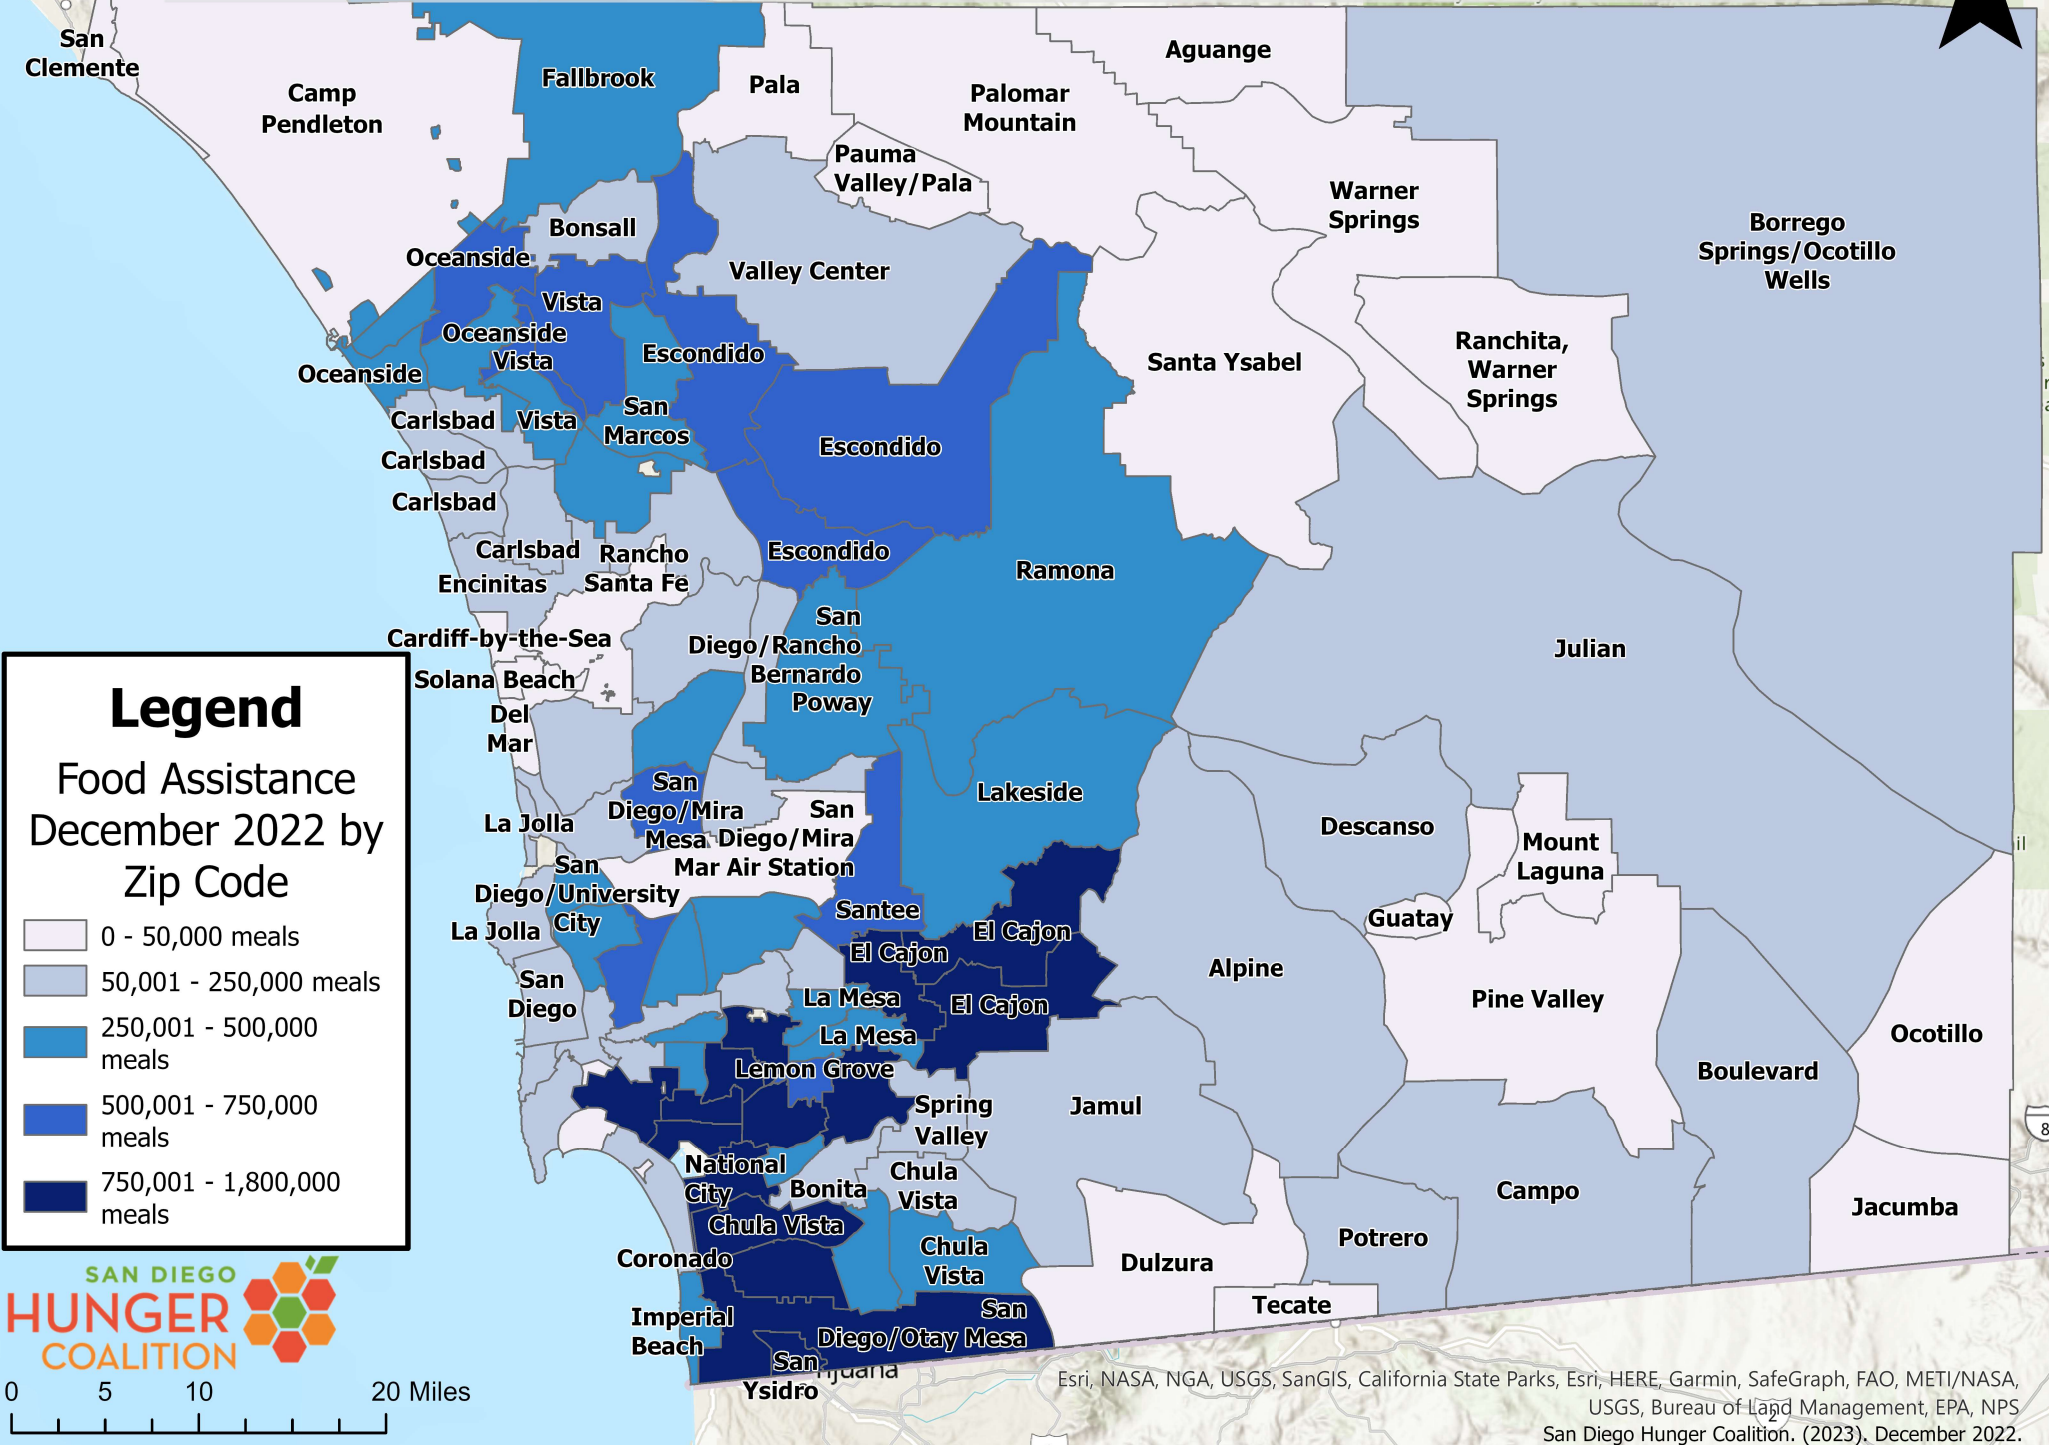

Total Food Assistance by Zip Code in San Diego County December 2022

0 5 10 20 Miles